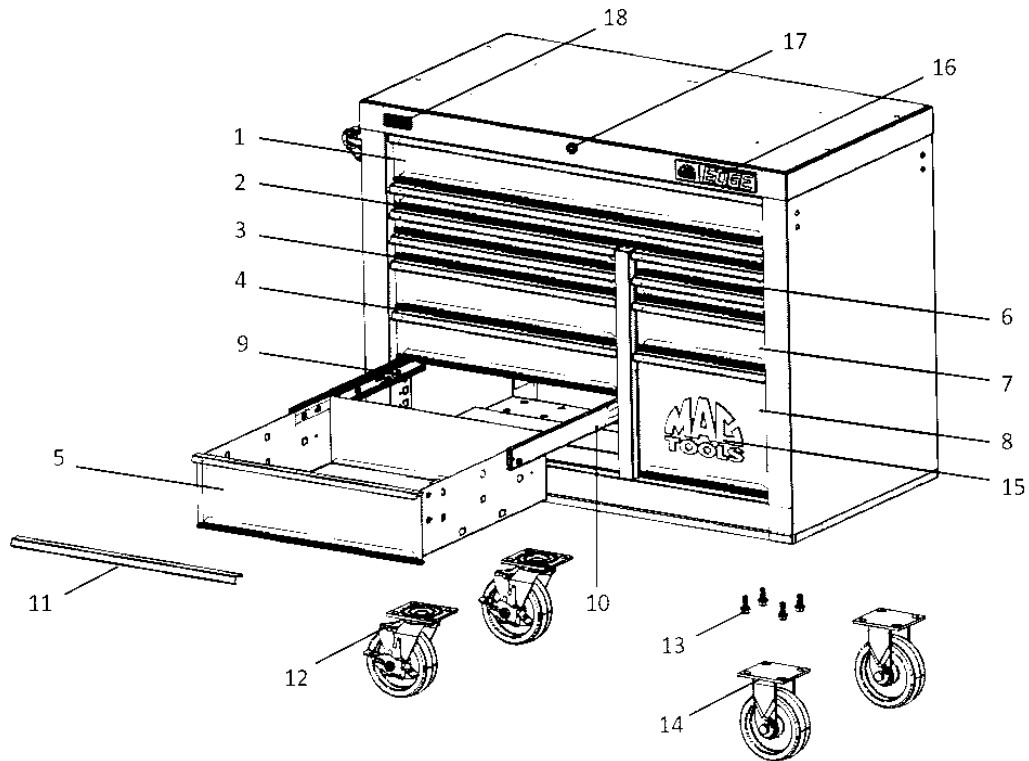

Instructions

SERVICE PARTS

E4122-B-FBRD Specifications (Fig. 2)	Code	Part Number
4" Extra Wide Drawer	1	322934-01
2" Extra Wide Drawer	2	322977-02
2" Wide Drawer	3	322983-03
4" Wide Drawer	4	322983-02
6" Wide Drawer	5	322983-01
2" Narrow Drawer	6	322942-03
4" Narrow Drawer	7	322942-02
10" Narrow Drawer	8	322942-01
Slide BB Left Soft Close - Service	9	1016365-S

E4122-B-FBRD Specifications (Fig. 2)	Code	Part Number
Slide BB Right Soft Close - Service	10	1016366-S
Drawer Pull	11	1016823
Swivel Caster 6x2 with Tread Brake	12	1016896A
Hex Bolt, 3/8-16 X 1"	13	35780
Rigid Caster 6x2	14	1016847A
Mac Dome Logo 4.5"	15	322422
Mac Edge Badge	16	1016835
Lock Tubular 180 Chrome/Black	17	055075/055076
Made in USA Logo	18	063046

Fig. 2

E4122-B-FBRD Pull Specifications (Fig. 2)			
Extra Wide	Wide	Narrow	Color
1016808	1016818	1016828	Red
1016809	1016819	1016829	Green
1016810	1016820	1016830	Orange
1016811	1016821	1016831	Turquoise
1016812	1016822	1016832	Titanium
323110	323112	323114	Pink

E4122-B-FBRD Logo Specifications (Fig. 2)		
Mac Dome Logo 4.5"	Mac Edge Badge	Color
056888	-	Chrome
056934	-	Black
322422	1016835	Red
322423	1016836	Turquoise
322424	1016837	Orange
322425	1016838	Green
322426	1016839	Titanium
323116	323115	Pink