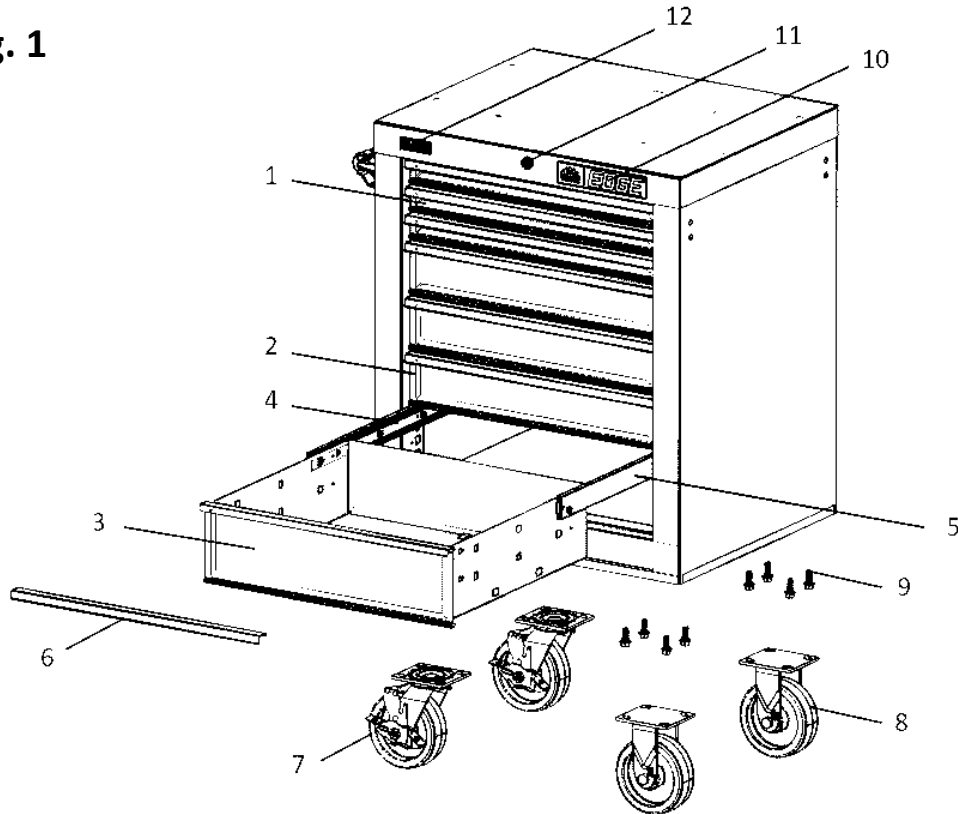

Instructions

SERVICE PARTS

E2722-B-FBRD Specifications (Fig. 1)	Code	Part Number
2" Narrow Drawer	1	322937-03
4" Narrow Drawer	2	322939-02
6" Narrow Drawer	3	322939-01
Slide BB Left Soft Close - Service	4	1016365-S
Slide BB Right Soft Close - Service	5	1016366-S
Drawer Pull	6	1016818

E2722-B-FBRD Specifications (Fig. 1)	Code	Part Number
Swivel Caster 6x2 with Tread Brake	7	1016896A-S
Rigid Caster 6x2	8	1016896A
Hex Bolt, 3/8-16 X 1"	9	35780
Mac Edge Badge	10	1016835
Lock Tubular 180 Black	11	055076
Made in USA Logo	12	063046

Fig. 1

E2722-B-FBRD Pull Specifications (Fig. 1)

Color	Wide Pull
Red	1016818
Green	1016819
Orange	1016820
Turquoise	1016821
Titanium	1016822
Pink	323112

E2722-B-FBRD Logo Specifications (Fig. 1)

Mac Dome Logo 4.5"	Mac Edge Badge	Color
056888	-	Chrome
056934	-	Black
322422	1016835	Red
322423	1016836	Turquoise
322424	1016837	Orange
322425	1016838	Green
322426	1016839	Titanium
323116	323115	Pink