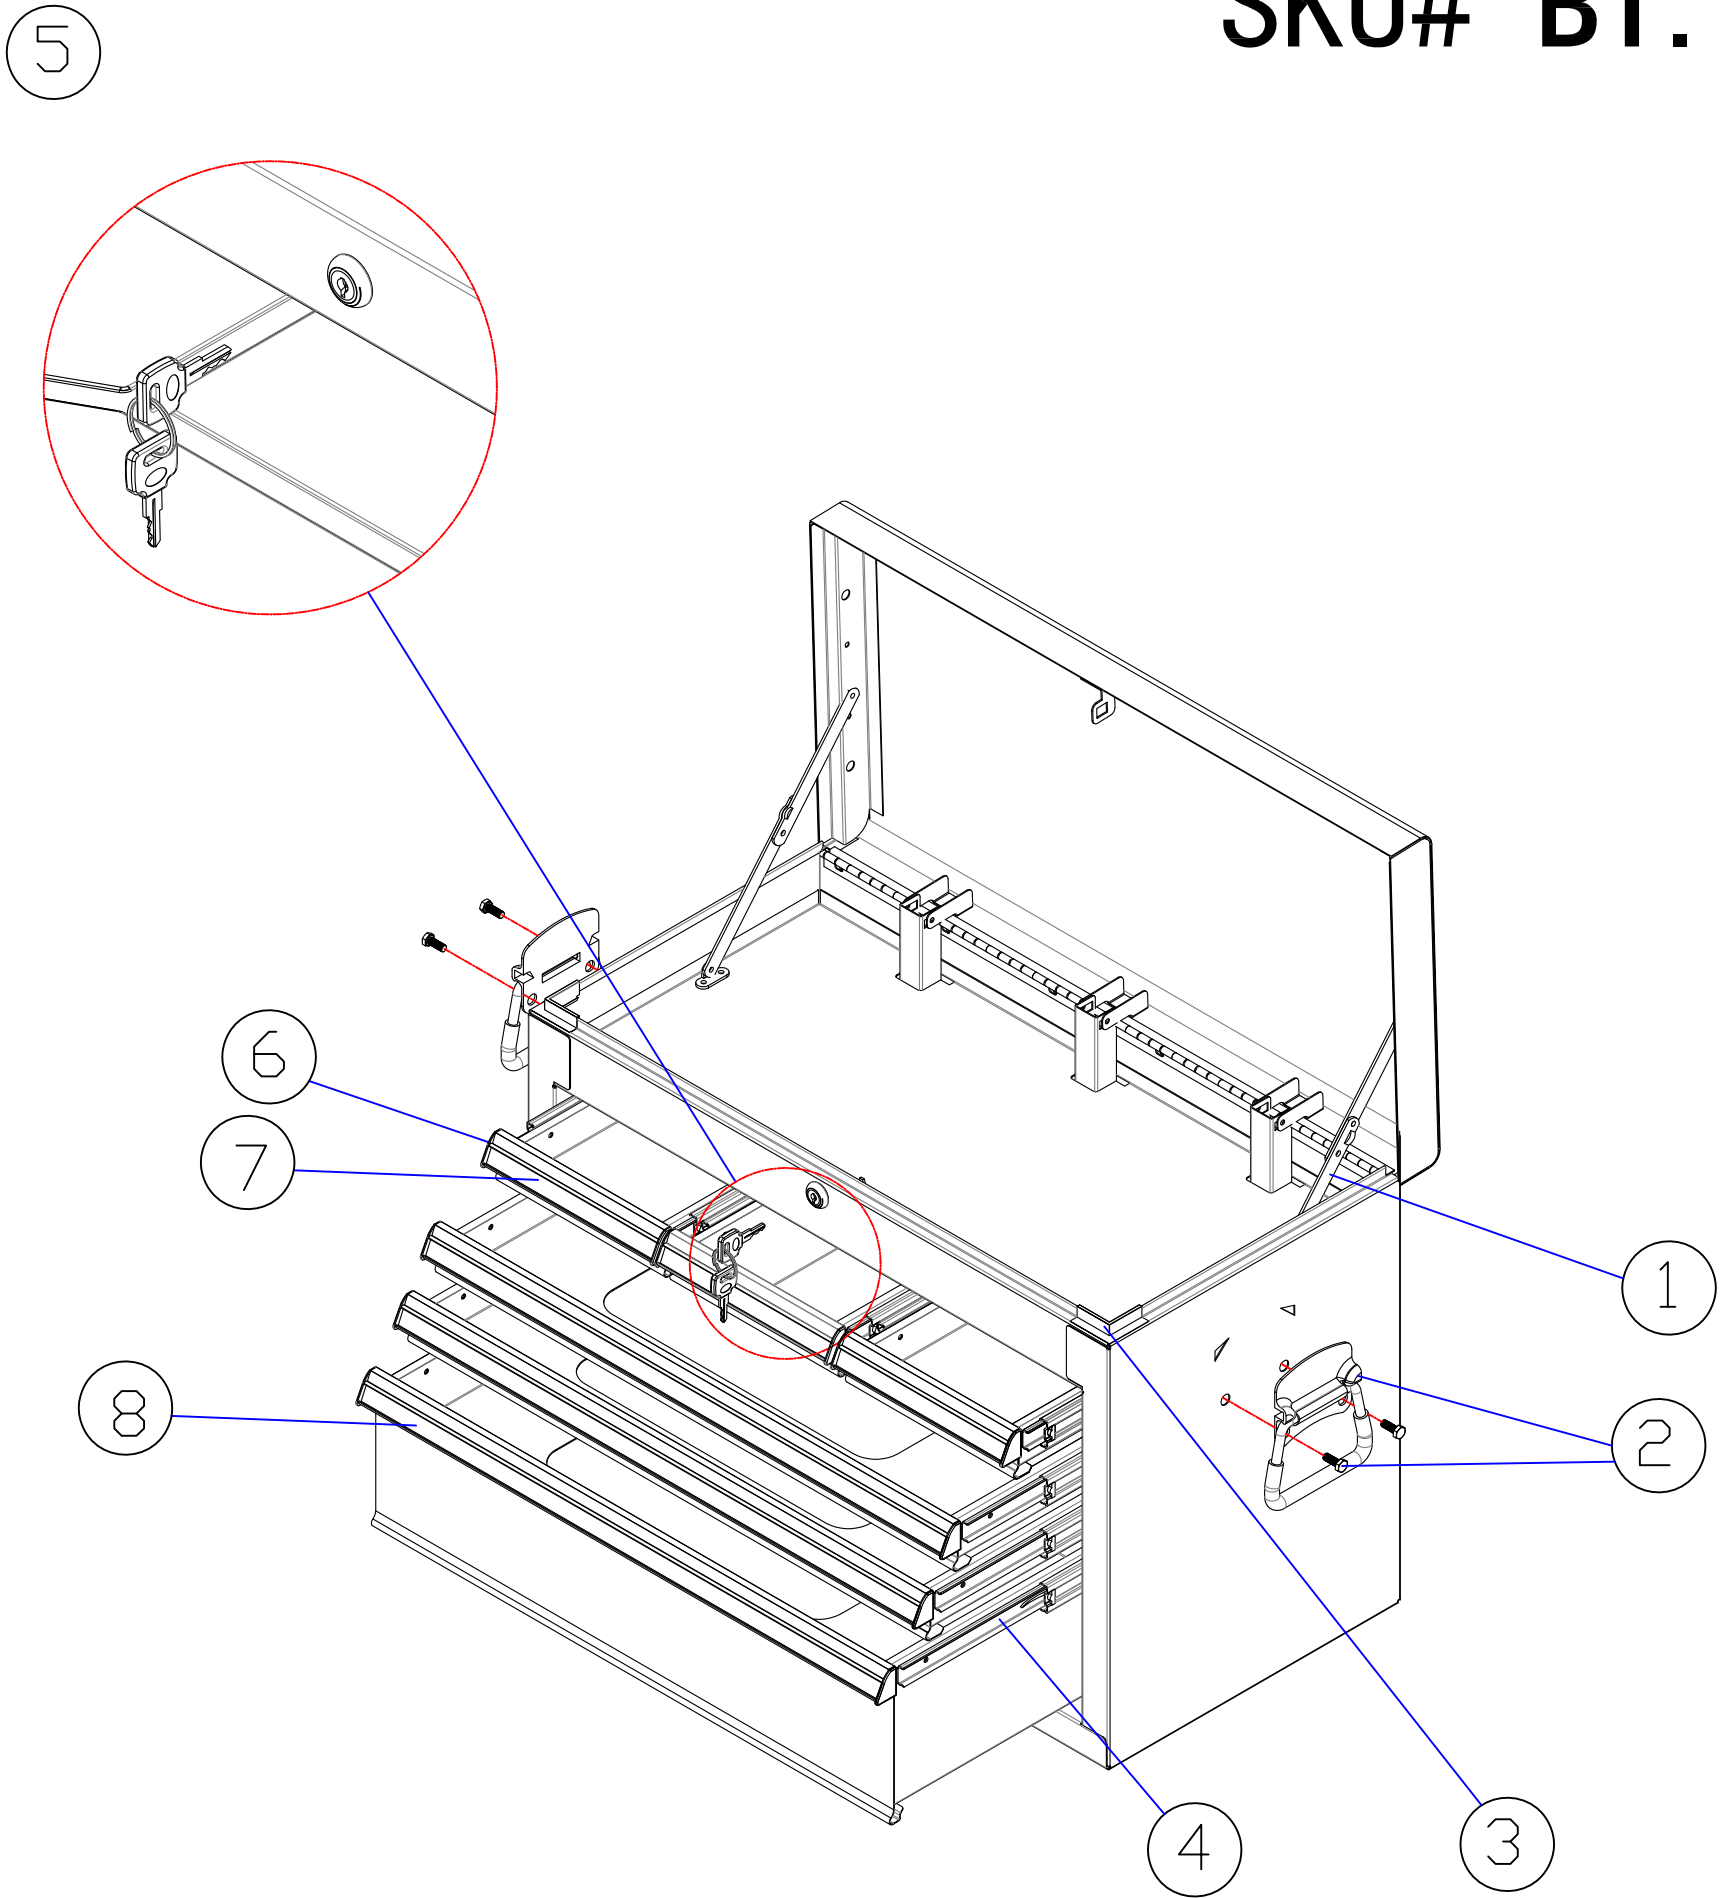

# User Manual

SKU# BT. C6TA

	PART NAME	QUANTITY	SKU#
①	 Metal lid stop (lid)	2	BT. C346-01
②	 Chest Handle +Fastenings	2	BT. C2346-01
③	 Corner bumper	2	BT. C346-02
④	 Slides (pair)	6	BT. C2346-02
⑤	 Lock + keys	1	BT. C346-03
⑥	 Drawer pull handle caps (Pair)	6	BT. C2346-03
⑦	 Drawer pull handle 192mm	3	BT. C6-01
⑧	 Drawer pull handle 591mm	3	BT. C2346-04